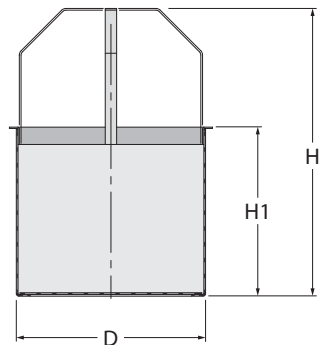

ricambi spare parts

KIT1162CE

Cestello in acciaio inox 316 per filtro
 Stainless steel 316 impurity gatherer
 for water strainer

Acciaio inox 316
 Stainless steel

KIT1162CE

for Art. 1162 - 3162 - 1163 - 3163

D	57	57	87	87	98	105	124	124	165	165
H1	64	64	77	77	95	100	108	175	151	210
H	96	96	121	121	148	161	179	246	256	317
Size - G	3/8"	1/2"	3/4"	1"	1"1/4	1"1/2	2"	2"1/2	3"	4"