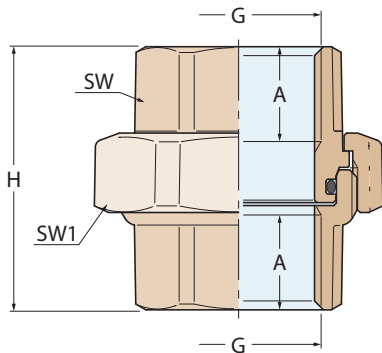

raccorderia bronzo pipe fittings bronze

0340B

Bocchettone femmina sede conica con O-ring
Union F-F tapered seat with O-ring

FILETTATURE / THREAD :
G = EN 10226/1 (BS 21)

0340B

Weight (gr)	210	305	400	540	680	1010	1540	1900	3200
SW1	39	45	53	63	70	84	103	118	147
SW	25	31	38	47	54	67	82	95	122
H	45	47	53	58	59	69	75	82	90
A	15	16.3	19.1	21.4	21.4	25.7	28	30	32
G	1/2"	3/4"	1"	1 1/4"	1 1/2"	2"	2 1/2"	3"	4"