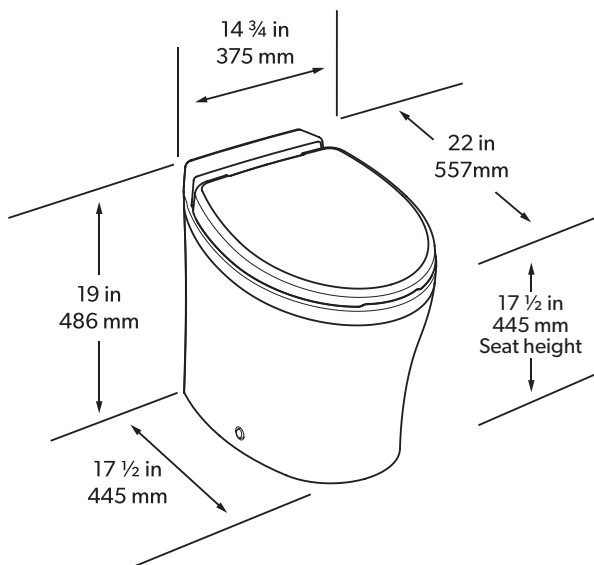

KEY BENEFITS

- VariFlush technology offers versatility
- Slow-close seat and lid provide silent performance
- Smooth-contour bowl simplifies cleaning
- Standard-height profile for residential comfort
- Available in 12V DC or 24V DC, white or bone colors.
- Optional bidet seat available in white only