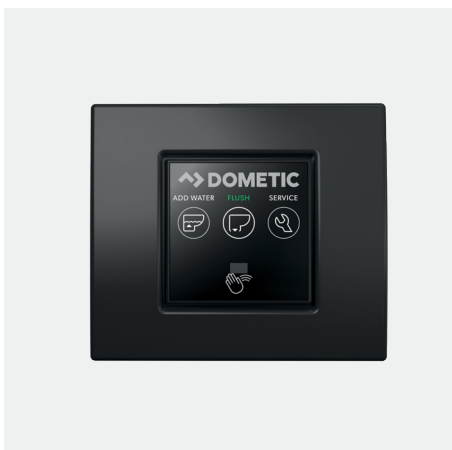

# LUXURY & INNOVATION

For an elegant look and easy, convenient cleaning, Moderno features a full-china smooth-contour elongated bowl with sleek, modern styling. The standard-height, slow-close seat and wraparound lid provide luxurious residential comfort. Moderno's VariFlush technology accommodates all of Dometic's popular flushing technologies: VacuFlush Using the most water-efficient flushing method available, bowl contents are powerfully pulled from the toilet via a vacuum generator and pushed to the holding tank. MasterFlush—Offering normal or "dry-bowl" flushing, powerful motorized blades thoroughly macerate waste into a viscous slurry before the waste goes to the holding tank. RushFlush—High-velocity water jets simultaneously rinse the bowl, macerate, and drive waste to the discharge plumbing. Gravity Flush—An age-old standard used if discharge plumbing is directly below the toilet.

## KEY BENEFITS

- VariFlush technology offers versatility
- Slow-close seat and lid provide silent performance
- Smooth-contour bowl simplifies cleaning
- Standard-height profile for residential comfort
- Available in 12V DC or 24V DC, white or bone colors.
- Optional bidet seat available in white only